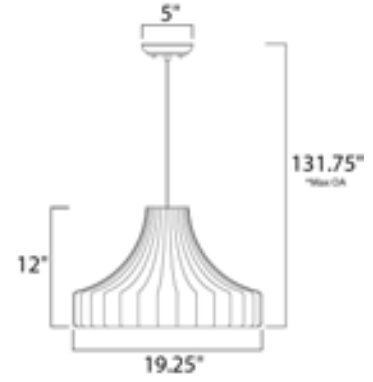

Lighting Your Life Since 1970

Product Specifications - 12187WTPC

Job Name:	Job Type:
Quantity:	Comments:

12187WTPC
Cocoon 1-Light Pendant

Finish
Polished Chrome

Glass/Shade
White

Product Category
Single Pendant

Measurements

Width	19.25"
Height	12.00"
Length	19.25"
Extension	N/A
Back Plate Width	N/A
Back Plate Height	N/A
HCO	N/A
Min Overall Height	0.00"
Max Overall Height	131.75"
Hanging Weight	3.87 lbs
Height Adjustable	N/A
Slope	N/A
Chain Length	N/A
Wire Length	N/A
Canopy Width	N/A
Canopy Height	N/A
Canopy Length	N/A