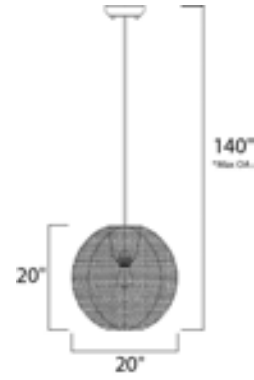

Lighting Your Life Since 1970

Product Specifications - 12195CP

Job Name:	Job Type:
Quantity:	Comments:

**12195CP**  
Twisp 1-Light Pendant

**Finish**  
Copper

**Glass/Shade**

**Product Category**  
Single Pendant

**Measurements**

Width	20.00"
Height	20.00"
Length	20.00"
Extension	N/A
Back Plate Width	N/A
Back Plate Height	N/A
HCO	N/A
Min Overall Height	0.00"
Max Overall Height	140.00"
Hanging Weight	6.60 lbs
Height Adjustable	N/A
Slope	120°
Chain Length	N/A
Wire Length	N/A
Canopy Width	N/A
Canopy Height	N/A
Canopy Length	N/A

**Shipping**

Carton Weight	11.11 lbs
Carton Width	21"
Carton Height	20"
Carton Length	21"
Carton Cubic Feet	5.06
Master Pack	1
Master Pack Weight	N/A
Master Pack Width	N/A
Master Pack Height	N/A
Master Pack Length	N/A
Master Cubic Feet	N/A
UPS Shippable	Yes