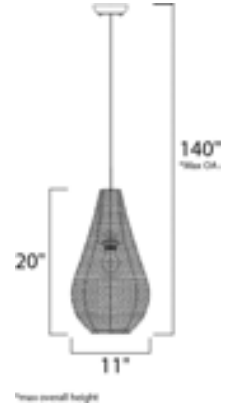

Lighting Your Life Since 1970

Product Specifications - 12198CP

Job Name:	Job Type:
Quantity:	Comments:

12198CP
Twisp 1-Light Pendant

Finish
Copper

Glass/Shade

Product Category
Single Pendant

Lamping

Measurements

Width	11.00"
Height	20.00"
Length	11.00"
Extension	N/A
Back Plate Width	N/A
Back Plate Height	N/A
HCO	N/A
Min Overall Height	0.00"
Max Overall Height	140.00"
Hanging Weight	4.14 lbs
Height Adjustable	N/A
Slope	120°
Chain Length	N/A
Wire Length	N/A
Canopy Width	N/A
Canopy Height	N/A
Canopy Length	N/A