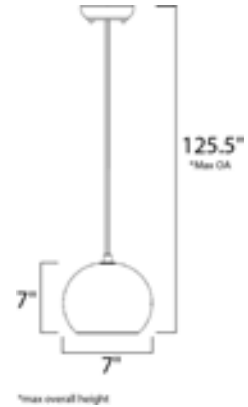

Lighting Your Life Since 1970

Product Specifications - 12390GYPC

Job Name:	Job Type:
Quantity:	Comments:

12390GYPC
Crete 1-Light Pendant

Finish

Polished Chrome

Glass/Shade

Product Category

Single Pendant

Lamping

Number of Bulbs	1
Light Type	LED
Bulb Type	GU10
Max Bulb Wattage	4
Max Fixture Wattage	4
Rated Life	
Rated Lumens	±280
Color Temp	±3,000 K
Bulb(s)	Included
Light Up/Down	N/A
Beam Spread	N/A
CRI	N/A
Photo Cell Included	N/A
Ballast/Driver/Transformer	No
Dimmable	N/A

Measurements

Width	7.00"
Height	7.00"
Length	N/A
Extension	N/A
Back Plate Width	N/A
Back Plate Height	N/A
HCO	N/A
Min Overall Height	0.00"
Max Overall Height	125.50"
Hanging Weight	4.18 lbs
Height Adjustable	N/A
Slope	N/A
Chain Length	N/A
Wire Length	N/A
Canopy Width	N/A
Canopy Height	N/A
Canopy Length	N/A