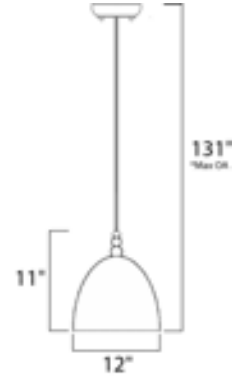

Lighting Your Life Since 1970

Product Specifications - 12397GYPC

Job Name:	Job Type:
Quantity:	Comments:

12397GYPC
Crete 1-Light Pendant

Finish

Polished Chrome

Glass/Shade

Product Category

Single Pendant

Lamping

Number of Bulbs	1
Light Type	LED
Bulb Type	PAR30
Max Bulb Wattage	11
Max Fixture Wattage	11
Rated Life	
Rated Lumens	±710
Color Temp	±3,000 K
Bulb(s)	Included
Light Up/Down	N/A
Beam Spread	N/A
CRI	N/A
Photo Cell Included	N/A
Ballast/Driver/Transformer	No
Dimmable	LED Dimmer

Measurements

Width	12.00"
Height	11.00"
Length	12.00"
Extension	N/A
Back Plate Width	N/A
Back Plate Height	N/A
HCO	N/A
Min Overall Height	0.00"
Max Overall Height	131.00"
Hanging Weight	10.78 lbs
Height Adjustable	N/A
Slope	120°
Chain Length	N/A
Wire Length	N/A
Canopy Width	N/A
Canopy Height	N/A
Canopy Length	N/A

Shipping

Carton Weight	13.20 lbs
Carton Width	16"
Carton Height	16"
Carton Length	16"
Carton Cubic Feet	2.26
Master Pack	1
Master Pack Weight	N/A
Master Pack Width	N/A
Master Pack Height	N/A
Master Pack Length	N/A
Master Cubic Feet	N/A
UPS Shippable	Yes