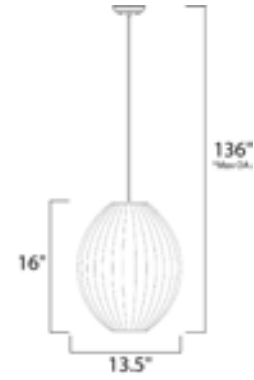

Lighting Your Life Since 1970

Product Specifications - 12402UDBK

Job Name:	Job Type:
Quantity:	Comments:

12402UDBK
Norwood 1-Light Pendant

Finish
Black

Glass/Shade

Product Category
Single Pendant

Lamping

Number of Bulbs	1
Light Type	Fluorescent
Bulb Type	GU24
Max Bulb Wattage	26
Max Fixture Wattage	26
Rated Life	
Rated Lumens	±1,760
Color Temp	
Bulb(s)	Included
Light Up/Down	N/A
Beam Spread	N/A
CRI	N/A
Photo Cell Included	N/A
Ballast/Driver/Transformer	No
Dimmable	N/A

Measurements

Width	13.50"
Height	16.00"
Length	13.50"
Extension	N/A
Back Plate Width	N/A
Back Plate Height	N/A
HCO	N/A
Min Overall Height	0.00"
Max Overall Height	136.00"
Hanging Weight	1.54 lbs
Height Adjustable	N/A
Slope	120°
Chain Length	N/A
Wire Length	N/A
Canopy Width	N/A
Canopy Height	N/A
Canopy Length	N/A

Shipping

Carton Weight	4.31 lbs
Carton Width	15"
Carton Height	17"
Carton Length	15"
Carton Cubic Feet	2.03
Master Pack	1
Master Pack Weight	N/A
Master Pack Width	N/A
Master Pack Height	N/A
Master Pack Length	N/A
Master Cubic Feet	N/A
UPS Shippable	Yes