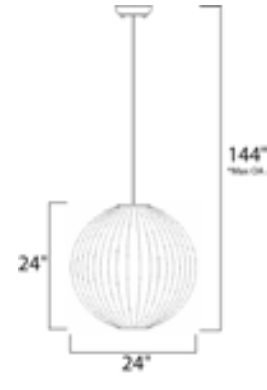

Lighting Your Life Since 1970

Product Specifications - 12407UDBK

Job Name:	Job Type:
Quantity:	Comments:

**12407UDBK**  
Norwood 1-Light Pendant

**Finish**  
Black

**Glass/Shade**

**Product Category**  
Single Pendant

**Lamping**

Number of Bulbs	1
Light Type	Fluorescent
Bulb Type	GU24
Max Bulb Wattage	26
Max Fixture Wattage	26
Rated Life	
Rated Lumens	±1,760
Color Temp	
Bulb(s)	Included
Light Up/Down	N/A
Beam Spread	N/A
CRI	N/A
Photo Cell Included	N/A
Ballast/Driver/Transformer	No
Dimmable	N/A

**Measurements**

Width	24.00"
Height	24.00"
Length	24.00"
Extension	N/A
Back Plate Width	N/A
Back Plate Height	N/A
HCO	N/A
Min Overall Height	0.00"
Max Overall Height	144.00"
Hanging Weight	2.60 lbs
Height Adjustable	N/A
Slope	120°
Chain Length	N/A
Wire Length	N/A
Canopy Width	N/A
Canopy Height	N/A
Canopy Length	N/A

**Shipping**

Carton Weight	8.58 lbs
Carton Width	24"
Carton Height	24"
Carton Length	24"
Carton Cubic Feet	7.88
Master Pack	1
Master Pack Weight	N/A
Master Pack Width	N/A
Master Pack Height	N/A
Master Pack Length	N/A
Master Cubic Feet	N/A
UPS Shippable	Yes