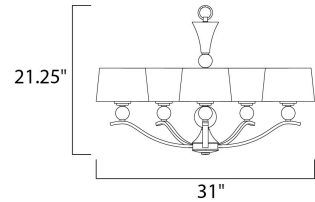

Lighting Your Life Since 1970

Product Specifications - 12755WTPN

Job Name:	Job Type:
Quantity:	Comments:

12755WTPN
Rondo 5-Light Chandelier

Finish

Polished Nickel

Glass/Shade

White

Product Category

Single-Tier Chandelier

Lamping

Number of Bulbs	5
Light Type	Incandescent
Bulb Type	CA
Max Bulb Wattage	60
Max Fixture Wattage	300
Rated Life	±1,500 Hours
Rated Lumens	±3,360
Color Temp	±2,700 K
Bulb(s)	Not Included
Light Up/Down	N/A
Beam Spread	N/A
CRI	N/A
Photo Cell Included	N/A
Ballast/Driver/Transformer	No
Dimmable	Standard Dimmer

Measurements

Width	31.00"
Height	21.25"
Length	N/A
Extension	N/A
Back Plate Width	N/A
Back Plate Height	N/A
HCO	N/A
Min Overall Height	0.00"
Max Overall Height	N/A
Hanging Weight	11.90 lbs
Height Adjustable	N/A
Slope	N/A
Chain Length	72"
Wire Length	180"
Canopy Width	N/A
Canopy Height	N/A
Canopy Length	N/A

Shipping

Carton Weight	19.62 lbs
Carton Width	28"
Carton Height	12"
Carton Length	28"
Carton Cubic Feet	5.22
Master Pack	1
Master Pack Weight	N/A
Master Pack Width	N/A
Master Pack Height	N/A
Master Pack Length	N/A
Master Cubic Feet	N/A
UPS Shippable	Yes