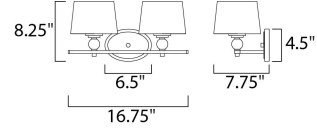

Lighting Your Life Since 1970

Product Specifications - 12762WTOI

Job Name:	Job Type:
Quantity:	Comments:

12762WTOI
Rondo 2-Light Bath Vanity

Finish

Oil Rubbed Bronze

Glass/Shade

Product Category

Measurements

Width	16.75"
Height	8.25"
Length	N/A
Extension	8"
Back Plate Width	6.50"
Back Plate Height	4.49"
HCO	N/A
Min Overall Height	0.00"
Max Overall Height	N/A
Hanging Weight	3.31 lbs
Height Adjustable	N/A
Slope	N/A
Chain Length	N/A
Wire Length	N/A
Canopy Width	N/A
Canopy Height	N/A
Canopy Length	N/A

Shipping

Carton Weight	4.76 lbs
Carton Width	9"
Carton Height	9"
Carton Length	19"
Carton Cubic Feet	0.82
Master Pack	1
Master Pack Weight	N/A
Master Pack Width	N/A
Master Pack Height	N/A
Master Pack Length	N/A
Master Cubic Feet	N/A
UPS Shippable	Yes