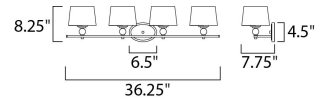

Lighting Your Life Since 1970

Product Specifications - 12764WTOI

| | |
|-----------|-----------|
| Job Name: | Job Type: |
| Quantity: | Comments: |

12764WTOI
Rondo 4-Light Bath Vanity

Finish

Oil Rubbed Bronze

Glass/Shade

Product Category

Bath Vanity

Lamping

| | |
|-----------------------------------|-----------------|
| Number of Bulbs | 4 |
| Light Type | Incandescent |
| Bulb Type | CA |
| Max Bulb Wattage | 60 |
| Max Fixture Wattage | 240 |
| Rated Life | ±1,500 Hours |
| Rated Lumens | ±2,688 |
| Color Temp | ±2,700 K |
| Bulb(s) | Not Included |
| Light Up/Down | N/A |
| Beam Spread | N/A |
| CRI | N/A |
| Photo Cell Included | N/A |
| Ballast/Driver/Transformer | No |
| Dimmable | Standard Dimmer |

Measurements

| | |
|---------------------------|----------|
| Width | 36.25" |
| Height | 8.25" |
| Length | N/A |
| Extension | 8" |
| Back Plate Width | 6.50" |
| Back Plate Height | 4.49" |
| HCO | N/A |
| Min Overall Height | 0.00" |
| Max Overall Height | N/A |
| Hanging Weight | 4.41 lbs |
| Height Adjustable | N/A |
| Slope | N/A |
| Chain Length | N/A |
| Wire Length | N/A |
| Canopy Width | N/A |
| Canopy Height | N/A |
| Canopy Length | N/A |

Shipping

| | |
|---------------------------|----------|
| Carton Weight | 5.73 lbs |
| Carton Width | 9" |
| Carton Height | 9" |
| Carton Length | 38" |
| Carton Cubic Feet | 1.68 |
| Master Pack | 1 |
| Master Pack Weight | N/A |
| Master Pack Width | N/A |
| Master Pack Height | N/A |
| Master Pack Length | N/A |
| Master Cubic Feet | N/A |
| UPS Shippable | Yes |