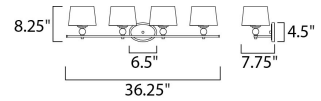

Lighting Your Life Since 1970

Product Specifications - 12764WTPN

Job Name:	Job Type:
Quantity:	Comments:

12764WTPN
Rondo 4-Light Bath Vanity

Finish

Polished Nickel

Glass/Shade

White

Product Category

Bath Vanity

Lamping

Number of Bulbs	4
Light Type	Incandescent
Bulb Type	CA
Max Bulb Wattage	60
Max Fixture Wattage	240
Rated Life	±1,500 Hours
Rated Lumens	±2,688
Color Temp	±2,700 K
Bulb(s)	Not Included
Light Up/Down	N/A
Beam Spread	N/A
CRI	N/A
Photo Cell Included	N/A
Ballast/Driver/Transformer	No
Dimmable	Standard Dimmer

Measurements

Width	36.25"
Height	8.25"
Length	N/A
Extension	8"
Back Plate Width	4.50"
Back Plate Height	6.50"
HCO	6.13"
Min Overall Height	0.00"
Max Overall Height	N/A
Hanging Weight	4.30 lbs
Height Adjustable	N/A
Slope	N/A
Chain Length	N/A
Wire Length	N/A
Canopy Width	
Canopy Height	
Canopy Length	N/A

Shipping

Carton Weight	7.58 lbs
Carton Width	9"
Carton Height	9"
Carton Length	38"
Carton Cubic Feet	1.68
Master Pack	1
Master Pack Weight	N/A
Master Pack Width	N/A
Master Pack Height	N/A
Master Pack Length	N/A
Master Cubic Feet	N/A
UPS Shippable	Yes