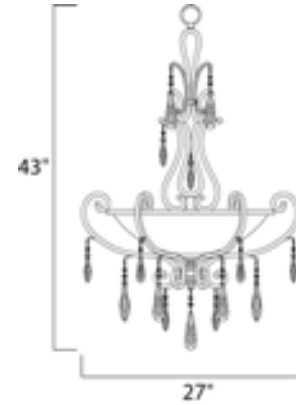

Lighting Your Life Since 1970

Product Specifications - 14304COHR

Job Name:	Job Type:
Quantity:	Comments:

14304COHR
Chic 4-Light Pendant

Finish
Heritage

Glass/Shade
Cognac

Product Category
Invert Bowl Pendant

Lamping

Number of Bulbs	4
Light Type	Incandescent
Bulb Type	MB
Max Bulb Wattage	100
Max Fixture Wattage	400
Rated Life	±2,500 Hours
Rated Lumens	±4,600
Color Temp	±2,700 K
Bulb(s)	Not Included
Light Up/Down	N/A
Beam Spread	N/A
CRI	N/A
Photo Cell Included	N/A
Ballast/Driver/Transformer	No
Dimmable	Standard

Measurements

Width	27.00"
Height	43.00"
Length	N/A
Extension	N/A
Back Plate Width	N/A
Back Plate Height	N/A
HCO	N/A
Min Overall Height	0.00"
Max Overall Height	N/A
Hanging Weight	18.17 lbs
Height Adjustable	N/A
Slope	N/A
Chain Length	72"
Wire Length	180"
Canopy Width	N/A
Canopy Height	N/A
Canopy Length	N/A