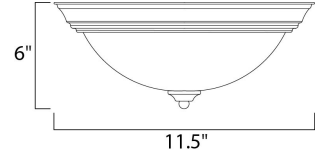

Finish
Satin Nickel

Glass/Shade
Marble

Product Category
Outdoor Ceiling Mount

Lamping

Number of Bulbs	1
Light Type	Incandescent
Bulb Type	MB
Max Bulb Wattage	60
Max Fixture Wattage	60
Rated Life	±2,500 Hours
Rated Lumens	±672
Color Temp	±2,700 K
Bulb(s)	Not Included
Light Up/Down	N/A
Beam Spread	N/A
CRI	N/A
Photo Cell Included	N/A
Ballast/Driver/Transformer	No
Dimmable	Standard

Measurements

Width	11.50"
Height	6.00"
Length	N/A
Extension	N/A
Back Plate Width	N/A
Back Plate Height	N/A
HCO	N/A
Min Overall Height	0.00"
Max Overall Height	N/A
Hanging Weight	2.54 lbs
Height Adjustable	N/A
Slope	N/A
Chain Length	N/A
Wire Length	N/A
Canopy Width	N/A
Canopy Height	N/A
Canopy Length	N/A

Shipping

Carton Weight	3.50 lbs
Carton Width	12"
Carton Height	6"
Carton Length	12"
Carton Cubic Feet	0.50
Master Pack	1
Master Pack Weight	N/A
Master Pack Width	N/A
Master Pack Height	N/A
Master Pack Length	N/A
Master Cubic Feet	N/A
UPS Shippable	Yes

Certification

Safety Rating	Damp
Energy Star	No
CA Title 24	No
CA Title 20	No
ADA	No
Dark Sky	N/A

Other

UPC Code	783209194052
Shades Included	N/A
Crystals Included	N/A
Diffuser Included	N/A
Conversion Kit	N/A
Material	Steel

Equivalents

Incandescent Watts	N/A
Fluorescent Watts	N/A

Maxim Lighting International and all designs, logos and images © 2015 Maxim Lighting International. All Rights Reserved. Maxim Lighting International reserves the right, at any time, to make changes in the design and/or construction of the product including the discontinuation of product without prior notice. Color may vary from what is pictured above due to limitations inherent to photographic processes.

Always consult a qualified, licensed electrician before installation of any product weighing 35 pounds or more. We recommend that a qualified, licensed electrician do the installation. Always install to a mechanically sound structure.