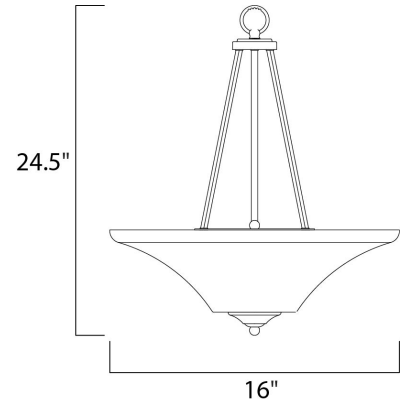

Lighting Your Life Since 1970

Product Specifications - 20093FTSN

Job Name:	Job Type:
Quantity:	Comments:

20093FTSN
Aurora 2-Light Invert Bowl Pendant

Finish
Satin Nickel

Glass/Shade
Frosted

Product Category
Invert Bowl Pendant

Measurements

Width	16.00"
Height	24.50"
Length	N/A
Extension	N/A
Back Plate Width	N/A
Back Plate Height	N/A
HCO	N/A
Min Overall Height	0.00"
Max Overall Height	N/A
Hanging Weight	14.33 lbs
Height Adjustable	N/A
Slope	N/A
Chain Length	36"
Wire Length	180"
Canopy Width	N/A
Canopy Height	N/A
Canopy Length	N/A