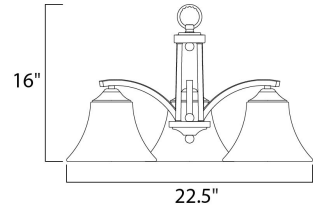

Lighting Your Life Since 1970

Product Specifications - 20094FTOI

Job Name:	Job Type:
Quantity:	Comments:

20094FTOI
Aurora 3-Light Chandelier

Finish

Oil Rubbed Bronze

Glass/Shade

Frosted

Product Category

Down Light Chandelier

Lamping

Number of Bulbs	3
Light Type	Incandescent
Bulb Type	MB
Max Bulb Wattage	100
Max Fixture Wattage	300
Rated Life	±2,500 Hours
Rated Lumens	±3,450
Color Temp	±2,700 K
Bulb(s)	Not Included
Light Up/Down	N/A
Beam Spread	N/A
CRI	N/A
Photo Cell Included	N/A
Ballast/Driver/Transformer	No
Dimmable	Standard

Measurements

Width	22.50"
Height	16.00"
Length	N/A
Extension	N/A
Back Plate Width	N/A
Back Plate Height	N/A
HCO	N/A
Min Overall Height	0.00"
Max Overall Height	N/A
Hanging Weight	13.45 lbs
Height Adjustable	N/A
Slope	N/A
Chain Length	36"
Wire Length	180"
Canopy Width	N/A
Canopy Height	N/A
Canopy Length	N/A