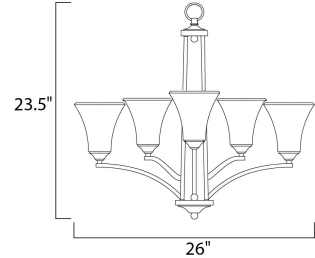

Lighting Your Life Since 1970

Product Specifications - 20095FTOI

Job Name:	Job Type:
Quantity:	Comments:

20095FTOI
Aurora 5-Light Chandelier

Finish

Oil Rubbed Bronze

Glass/Shade

Frosted

Measurements

Width	26.00"
Height	23.50"
Length	N/A
Extension	N/A
Back Plate Width	N/A
Back Plate Height	N/A
HCO	N/A
Min Overall Height	0.00"
Max Overall Height	N/A
Hanging Weight	13.45 lbs
Height Adjustable	N/A
Slope	N/A
Chain Length	36"
Wire Length	180"
Canopy Width	N/A
Canopy Height	N/A
Canopy Length	N/A