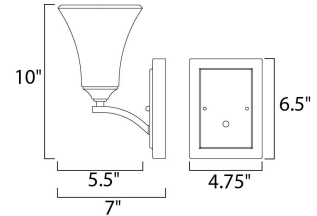

Lighting Your Life Since 1970

Product Specifications - 20098FTOI

Job Name:	Job Type:
Quantity:	Comments:

20098FTOI
Aurora 1-Light Wall Sconce

Finish

Oil Rubbed Bronze

Glass/Shade

Frosted

Measurements

Width	5.50"
Height	10.00"
Length	N/A
Extension	7"
Back Plate Width	4.76"
Back Plate Height	6.50"
HCO	6.75"
Min Overall Height	0.00"
Max Overall Height	N/A
Hanging Weight	2.43 lbs
Height Adjustable	N/A
Slope	N/A
Chain Length	N/A
Wire Length	N/A
Canopy Width	N/A
Canopy Height	N/A
Canopy Length	N/A

Shipping

Carton Weight	3.17 lbs
Carton Width	8"
Carton Height	9"
Carton Length	9"
Carton Cubic Feet	0.39
Master Pack	1
Master Pack Weight	N/A
Master Pack Width	N/A
Master Pack Height	N/A
Master Pack Length	N/A
Master Cubic Feet	N/A
UPS Shippable	Yes