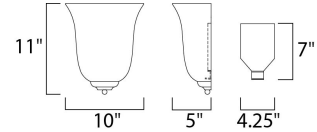

Finish

Oil Rubbed Bronze

Glass/Shade

Marble

Product Category

Wall Sconce

Lamping

Number of Bulbs	1
Light Type	Incandescent
Bulb Type	MB
Max Bulb Wattage	100
Max Fixture Wattage	100
Rated Life	±2,500 Hours
Rated Lumens	±1,150
Color Temp	±2,700 K
Bulb(s)	Not Included
Light Up/Down	Up
Beam Spread	N/A
CRI	N/A
Photo Cell Included	N/A
Ballast/Driver/Transformer	No
Dimmable	Standard

Measurements

Width	10.00"
Height	11.00"
Length	N/A
Extension	5"
Back Plate Width	4.25"
Back Plate Height	7.09"
HCO	5.11"
Min Overall Height	0.00"
Max Overall Height	N/A
Hanging Weight	2.82 lbs
Height Adjustable	N/A
Slope	N/A
Chain Length	N/A
Wire Length	N/A
Canopy Width	N/A
Canopy Height	N/A
Canopy Length	N/A

Shipping

Carton Weight	4.06 lbs
Carton Width	12"
Carton Height	7"
Carton Length	12"
Carton Cubic Feet	0.58
Master Pack	1
Master Pack Weight	N/A
Master Pack Width	N/A
Master Pack Height	N/A
Master Pack Length	N/A
Master Cubic Feet	N/A
UPS Shippable	Yes

Certification

Safety Rating	Dry
Energy Star	No
CA Title 24	No
CA Title 20	No
ADA	No
Dark Sky	N/A

Other

UPC Code	783209011281
Shades Included	N/A
Crystals Included	N/A
Diffuser Included	N/A
Conversion Kit	N/A
Material	Iron

Equivalents

Incandescent Watts	N/A
Fluorescent Watts	N/A

Maxim Lighting International and all designs, logos and images © 2015 Maxim Lighting International. All Rights Reserved. Maxim Lighting International reserves the right, at any time, to make changes in the design and/or construction of the product including the discontinuation of product without prior notice. Color may vary from what is pictured above due to limitations inherent to photographic processes.

Always consult a qualified, licensed electrician before installation of any product weighing 35 pounds or more. We recommend that a qualified, licensed electrician do the installation. Always install to a mechanically sound structure.