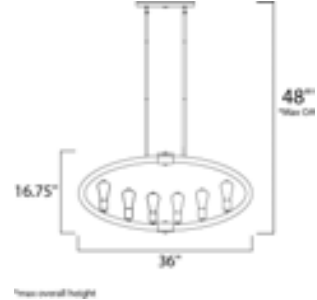

Lighting Your Life Since 1970

Product Specifications - 20913APAR

Job Name:	Job Type:
Quantity:	Comments:

20913APAR
Bodega Bay 6-Light Pendant

Finish
Anthracite

Glass/Shade

Product Category
Linear Pendant

Lamping

Number of Bulbs	6
Light Type	Incandescent
Bulb Type	MB
Max Bulb Wattage	60
Max Fixture Wattage	360
Rated Life	
Rated Lumens	±0
Color Temp	
Bulb(s)	Not Included
Light Up/Down	N/A
Beam Spread	N/A
CRI	N/A
Photo Cell Included	N/A
Ballast/Driver/Transformer	No
Dimmable	N/A

Measurements

Width	4.50"
Height	16.75"
Length	36.00"
Extension	N/A
Back Plate Width	N/A
Back Plate Height	N/A
HCO	N/A
Min Overall Height	24.00"
Max Overall Height	48.00"
Hanging Weight	11.02 lbs
Height Adjustable	N/A
Slope	N/A
Chain Length	N/A
Wire Length	180"
Canopy Width	N/A
Canopy Height	N/A
Canopy Length	N/A

Shipping

Carton Weight	15.76 lbs
Carton Width	20"
Carton Height	6"
Carton Length	39"
Carton Cubic Feet	2.72
Master Pack	1
Master Pack Weight	N/A
Master Pack Width	N/A
Master Pack Height	N/A
Master Pack Length	N/A
Master Cubic Feet	N/A
UPS Shippable	Yes