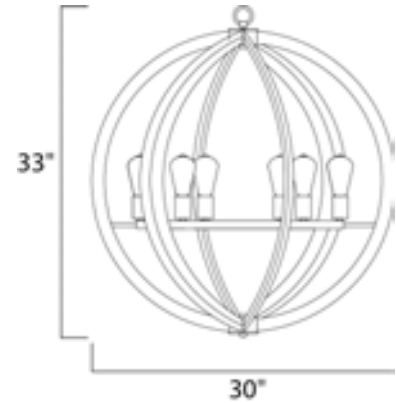

Lighting Your Life Since 1970

Product Specifications - 20918APAR

Job Name:	Job Type:
Quantity:	Comments:

**20918APAR**  
Bodega Bay 6-Light Chandelier

**Finish**  
Anthracite

**Glass/Shade**

**Product Category**  
Single-Tier Chandelier

**Measurements**

Width	30.00"
Height	33.00"
Length	N/A
Extension	N/A
Back Plate Width	N/A
Back Plate Height	N/A
HCO	N/A
Min Overall Height	0.00"
Max Overall Height	75.00"
Hanging Weight	19.84 lbs
Height Adjustable	N/A
Slope	N/A
Chain Length	36"
Wire Length	180"
Canopy Width	N/A
Canopy Height	N/A
Canopy Length	N/A

**Shipping**

Carton Weight	33.84 lbs
Carton Width	29"
Carton Height	34"
Carton Length	33"
Carton Cubic Feet	18.98
Master Pack	1
Master Pack Weight	N/A
Master Pack Width	N/A
Master Pack Height	N/A
Master Pack Length	N/A
Master Cubic Feet	N/A
UPS Shippable	Oversize