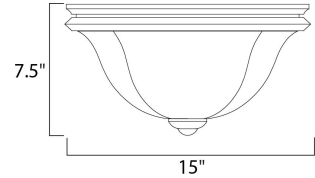

Finish

Rustic Burnished

Glass/Shade

Frost Lichen

Product Category

Flush Mount

Lamping

Number of Bulbs	2
Light Type	Incandescent
Bulb Type	MB
Max Bulb Wattage	75
Max Fixture Wattage	150
Rated Life	±2,500 Hours
Rated Lumens	±1,600
Color Temp	±2,700 K
Bulb(s)	Not Included
Light Up/Down	N/A
Beam Spread	N/A
CRI	N/A
Photo Cell Included	N/A
Ballast/Driver/Transformer	No
Dimmable	Standard

Measurements

Width	15.00"
Height	7.50"
Length	N/A
Extension	N/A
Back Plate Width	N/A
Back Plate Height	N/A
HCO	N/A
Min Overall Height	0.00"
Max Overall Height	N/A
Hanging Weight	12.10 lbs
Height Adjustable	N/A
Slope	N/A
Chain Length	N/A
Wire Length	N/A
Canopy Width	N/A
Canopy Height	N/A
Canopy Length	N/A

Shipping

Carton Weight	16.50 lbs
Carton Width	17"
Carton Height	11"
Carton Length	18"
Carton Cubic Feet	2.02
Master Pack	1
Master Pack Weight	N/A
Master Pack Width	N/A
Master Pack Height	N/A
Master Pack Length	N/A
Master Cubic Feet	N/A
UPS Shippable	Yes

Certification

Safety Rating	Dry
Energy Star	No
CA Title 24	No
CA Title 20	No
ADA	No
Dark Sky	N/A

Other

UPC Code	783209058903
Shades Included	N/A
Crystals Included	N/A
Diffuser Included	N/A
Conversion Kit	N/A
Material	Iron

Equivalents

Incandescent Watts	N/A
Fluorescent Watts	N/A

Maxim Lighting International and all designs, logos and images © 2015 Maxim Lighting International. All Rights Reserved. Maxim Lighting International reserves the right, at any time, to make changes in the design and/or construction of the product including the discontinuation of product without prior notice. Color may vary from what is pictured above due to limitations inherent to photographic processes.

Always consult a qualified, licensed electrician before installation of any product weighing 35 pounds or more. We recommend that a qualified, licensed electrician do the installation. Always install to a mechanically sound structure.