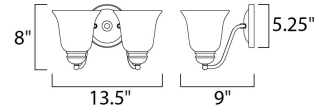

Lighting Your Life Since 1970

Product Specifications - 2121ICPC

Job Name:	Job Type:
Quantity:	Comments:

2121ICPC
Basix 2-Light Bath Vanity

Finish

Polished Chrome

Glass/Shade

Ice

Measurements

Width	13.50"
Height	8.00"
Length	N/A
Extension	9"
Back Plate Width	5.25"
Back Plate Height	5.25"
HCO	2.62"
Min Overall Height	0.00"
Max Overall Height	N/A
Hanging Weight	3.31 lbs
Height Adjustable	N/A
Slope	N/A
Chain Length	N/A
Wire Length	N/A
Canopy Width	N/A
Canopy Height	N/A
Canopy Length	N/A