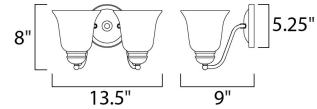

Lighting Your Life Since 1970

Product Specifications - 2121WSOI

Job Name:	Job Type:
Quantity:	Comments:

2121WSOI
Basix 2-Light Bath Vanity

Finish

Oil Rubbed Bronze

Glass/Shade

Wilshire

Measurements

Width	13.50"
Height	8.00"
Length	N/A
Extension	9"
Back Plate Width	5.25"
Back Plate Height	5.25"
HCO	2.62"
Min Overall Height	0.00"
Max Overall Height	N/A
Hanging Weight	3.09 lbs
Height Adjustable	N/A
Slope	N/A
Chain Length	N/A
Wire Length	N/A
Canopy Width	N/A
Canopy Height	N/A
Canopy Length	N/A

Shipping

Carton Weight	4.94 lbs
Carton Width	11"
Carton Height	10"
Carton Length	13"
Carton Cubic Feet	0.78
Master Pack	1
Master Pack Weight	N/A
Master Pack Width	N/A
Master Pack Height	N/A
Master Pack Length	N/A
Master Cubic Feet	N/A
UPS Shippable	Yes