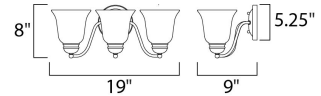

Lighting Your Life Since 1970

Product Specifications - 2122ICSN

Job Name:	Job Type:
Quantity:	Comments:

2122ICSN
Basix 3-Light Bath Vanity

Finish

Satin Nickel

Glass/Shade

Ice

Measurements

Width	19.00"
Height	8.00"
Length	N/A
Extension	9"
Back Plate Width	5.25"
Back Plate Height	5.25"
HCO	2.62"
Min Overall Height	0.00"
Max Overall Height	N/A
Hanging Weight	4.50 lbs
Height Adjustable	N/A
Slope	N/A
Chain Length	N/A
Wire Length	N/A
Canopy Width	N/A
Canopy Height	N/A
Canopy Length	N/A