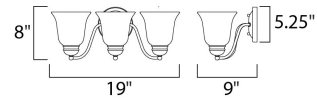

Lighting Your Life Since 1970

Product Specifications - 2122WSOI

Job Name:	Job Type:
Quantity:	Comments:

2122WSOI
Basix 3-Light Bath Vanity

Finish

Oil Rubbed Bronze

Glass/Shade

Wilshire

Measurements

Width	19.00"
Height	8.00"
Length	N/A
Extension	9"
Back Plate Width	5.25"
Back Plate Height	5.25"
HCO	2.62"
Min Overall Height	0.00"
Max Overall Height	N/A
Hanging Weight	4.63 lbs
Height Adjustable	N/A
Slope	N/A
Chain Length	N/A
Wire Length	N/A
Canopy Width	N/A
Canopy Height	N/A
Canopy Length	N/A