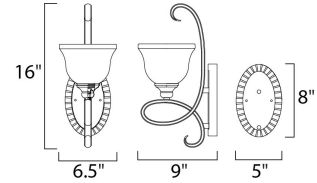

Lighting Your Life Since 1970

Product Specifications - 21311WSOI

Job Name:	Job Type:
Quantity:	Comments:

21311WSOI
Infinity 1-Light Wall Sconce

Finish

Oil Rubbed Bronze

Glass/Shade

Wilshire

Product Category

Wall Sconce

Lamping

Number of Bulbs	1
Light Type	Incandescent
Bulb Type	MB
Max Bulb Wattage	100
Max Fixture Wattage	100
Rated Life	±2,500 Hours
Rated Lumens	±1,150
Color Temp	±2,700 K
Bulb(s)	Not Included
Light Up/Down	Both
Beam Spread	N/A
CRI	N/A
Photo Cell Included	N/A
Ballast/Driver/Transformer	No
Dimmable	Standard

Measurements

Width	6.50"
Height	16.00"
Length	N/A
Extension	9"
Back Plate Width	5.00"
Back Plate Height	8.00"
HCO	10.75"
Min Overall Height	0.00"
Max Overall Height	N/A
Hanging Weight	2.65 lbs
Height Adjustable	N/A
Slope	N/A
Chain Length	N/A
Wire Length	N/A
Canopy Width	N/A
Canopy Height	N/A
Canopy Length	N/A

Shipping

Carton Weight	3.75 lbs
Carton Width	9"
Carton Height	19"
Carton Length	11"
Carton Cubic Feet	1.04
Master Pack	1
Master Pack Weight	N/A
Master Pack Width	N/A
Master Pack Height	N/A
Master Pack Length	N/A
Master Cubic Feet	N/A
UPS Shippable	Yes