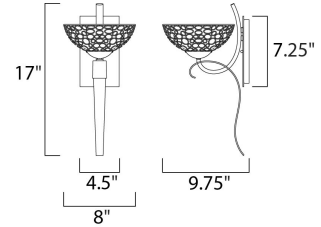

Lighting Your Life Since 1970

Product Specifications - 21348DWUB

Job Name:	Job Type:
Quantity:	Comments:

21348DWUB
Meridian 1-Light Wall Sconce

Finish

Umber Bronze

Glass/Shade

Dusty White

Product Category

Wall Sconce

Lamping

Number of Bulbs	1
Light Type	Xenon
Bulb Type	G9 Frost
Max Bulb Wattage	60
Max Fixture Wattage	60
Rated Life	±2,000 Hours
Rated Lumens	±800
Color Temp	±2,900 K
Bulb(s)	Included
Light Up/Down	N/A
Beam Spread	N/A
CRI	N/A
Photo Cell Included	N/A
Ballast/Driver/Transformer	No
Dimmable	Standard

Measurements

Width	8.00"
Height	17.00"
Length	N/A
Extension	10"
Back Plate Width	4.38"
Back Plate Height	7.13"
HCO	N/A
Min Overall Height	N/A
Max Overall Height	N/A
Hanging Weight	4.06 lbs
Height Adjustable	N/A
Slope	N/A
Chain Length	N/A
Wire Length	N/A
Canopy Width	N/A
Canopy Height	N/A
Canopy Length	N/A

Shipping

Carton Weight	6.50 lbs
Carton Width	10"
Carton Height	10"
Carton Length	20"
Carton Cubic Feet	1.16
Master Pack	1
Master Pack Weight	N/A
Master Pack Width	N/A
Master Pack Height	N/A
Master Pack Length	N/A
Master Cubic Feet	N/A
UPS Shippable	Yes