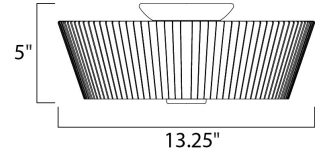

Lighting Your Life Since 1970

Product Specifications - 21500FTSN

Job Name:	Job Type:
Quantity:	Comments:

21500FTSN
Finesse 3-Light Flush Mount

Finish

Satin Nickel

Glass/Shade

Frosted

Measurements

Width	13.25"
Height	5.00"
Length	N/A
Extension	N/A
Back Plate Width	N/A
Back Plate Height	N/A
HCO	N/A
Min Overall Height	0.00"
Max Overall Height	N/A
Hanging Weight	4.63 lbs
Height Adjustable	N/A
Slope	N/A
Chain Length	N/A
Wire Length	N/A
Canopy Width	N/A
Canopy Height	N/A
Canopy Length	N/A

Shipping

Carton Weight	7.16 lbs
Carton Width	16"
Carton Height	8"
Carton Length	16"
Carton Cubic Feet	1.15
Master Pack	1
Master Pack Weight	N/A
Master Pack Width	N/A
Master Pack Height	N/A
Master Pack Length	N/A
Master Cubic Feet	N/A
UPS Shippable	Yes