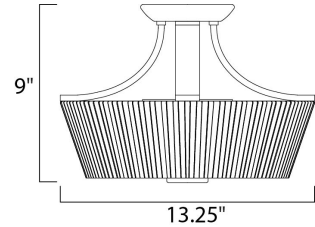

Lighting Your Life Since 1970

Product Specifications - 21501FTSN

Job Name:	Job Type:
Quantity:	Comments:

21501FTSN
Finesse 3-Light Semi-Flush Mount

Finish
Satin Nickel

Glass/Shade
Frosted

Product Category
Semi-Flush Mount

Measurements

Width	13.25"
Height	9.00"
Length	N/A
Extension	N/A
Back Plate Width	N/A
Back Plate Height	N/A
HCO	N/A
Min Overall Height	0.00"
Max Overall Height	N/A
Hanging Weight	5.82 lbs
Height Adjustable	N/A
Slope	N/A
Chain Length	N/A
Wire Length	N/A
Canopy Width	N/A
Canopy Height	N/A
Canopy Length	N/A

Shipping

Carton Weight	10.03 lbs
Carton Width	16"
Carton Height	13"
Carton Length	16"
Carton Cubic Feet	1.87
Master Pack	1
Master Pack Weight	N/A
Master Pack Width	N/A
Master Pack Height	N/A
Master Pack Length	N/A
Master Cubic Feet	N/A
UPS Shippable	Yes