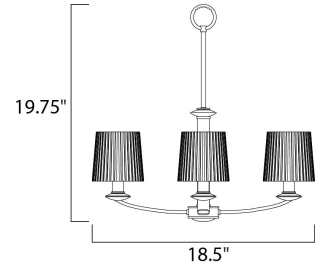

Lighting Your Life Since 1970

Product Specifications - 21504FTSN

Job Name:	Job Type:
Quantity:	Comments:

21504FTSN
Finesse 3-Light Chandelier

Finish
Satin Nickel

Glass/Shade
Frosted

Product Category
Mini Chandelier

Measurements

Width	18.50"
Height	19.75"
Length	N/A
Extension	N/A
Back Plate Width	N/A
Back Plate Height	N/A
HCO	N/A
Min Overall Height	0.00"
Max Overall Height	N/A
Hanging Weight	8.75 lbs
Height Adjustable	N/A
Slope	N/A
Chain Length	36"
Wire Length	180"
Canopy Width	N/A
Canopy Height	N/A
Canopy Length	N/A

Shipping

Carton Weight	11.35 lbs
Carton Width	18"
Carton Height	9"
Carton Length	18"
Carton Cubic Feet	1.64
Master Pack	1
Master Pack Weight	N/A
Master Pack Width	N/A
Master Pack Height	N/A
Master Pack Length	N/A
Master Cubic Feet	N/A
UPS Shippable	Yes