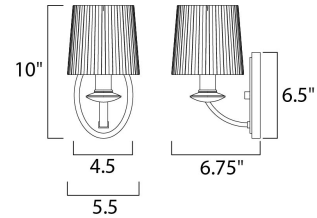

Lighting Your Life Since 1970

Product Specifications - 21507FTSN

Job Name:	Job Type:
Quantity:	Comments:

21507FTSN
Finesse 1-Light Wall Sconce

Finish
Satin Nickel

Glass/Shade
Frosted

Product Category
Wall Sconce

Measurements

Width	5.50"
Height	10.00"
Length	N/A
Extension	7"
Back Plate Width	4.50"
Back Plate Height	6.50"
HCO	7.00"
Min Overall Height	0.00"
Max Overall Height	N/A
Hanging Weight	3.09 lbs
Height Adjustable	N/A
Slope	N/A
Chain Length	N/A
Wire Length	N/A
Canopy Width	
Canopy Height	
Canopy Length	N/A