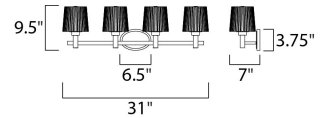

Lighting Your Life Since 1970

Product Specifications - 21514DWOI

Job Name:	Job Type:
Quantity:	Comments:

21514DWOI
Finesse 4-Light Bath Vanity

Finish

Oil Rubbed Bronze

Glass/Shade

Dusty White

Product Category

Bath Vanity

Lamping

Number of Bulbs	4
Light Type	Incandescent
Bulb Type	MB
Max Bulb Wattage	100
Max Fixture Wattage	400
Rated Life	±2,500 Hours
Rated Lumens	±4,600
Color Temp	±2,700 K
Bulb(s)	Not Included
Light Up/Down	N/A
Beam Spread	N/A
CRI	N/A
Photo Cell Included	N/A
Ballast/Driver/Transformer	No
Dimmable	Standard

Measurements

Width	32.00"
Height	8.75"
Length	N/A
Extension	7"
Back Plate Width	6.50"
Back Plate Height	3.75"
HCO	N/A
Min Overall Height	N/A
Max Overall Height	N/A
Hanging Weight	11.73 lbs
Height Adjustable	N/A
Slope	N/A
Chain Length	N/A
Wire Length	N/A
Canopy Width	N/A
Canopy Height	N/A
Canopy Length	N/A