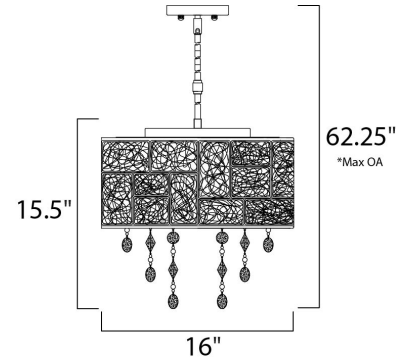

Lighting Your Life Since 1970

Product Specifications - 21564TWP

Job Name:	Job Type:
Quantity:	Comments:

21564TWP
Allure 5-Light Pendant

Finish

Polished Nickel

Glass/Shade

*max overall height
Product Category
Single Pendant

Measurements

Width	16.00"
Height	15.50"
Length	N/A
Extension	N/A
Back Plate Width	N/A
Back Plate Height	N/A
HCO	N/A
Min Overall Height	0.00"
Max Overall Height	62.25"
Hanging Weight	10.23 lbs
Height Adjustable	N/A
Slope	120°
Chain Length	N/A
Wire Length	N/A
Canopy Width	N/A
Canopy Height	N/A
Canopy Length	N/A

Shipping

Carton Weight	13.23 lbs
Carton Width	18"
Carton Height	13"
Carton Length	18"
Carton Cubic Feet	2.51
Master Pack	1
Master Pack Weight	N/A
Master Pack Width	N/A
Master Pack Height	N/A
Master Pack Length	N/A
Master Cubic Feet	N/A
UPS Shippable	Yes