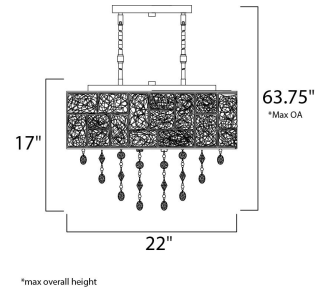

Lighting Your Life Since 1970

Product Specifications - 21565TWP

Job Name:	Job Type:
Quantity:	Comments:

21565TWP
Allure 9-Light Pendant

Finish

Polished Nickel

Glass/Shade

Product Category

Single Pendant

Lamping

Number of Bulbs	9
Light Type	Xenon
Bulb Type	G9
Max Bulb Wattage	40
Max Fixture Wattage	
Rated Life	
Rated Lumens	±0
Color Temp	
Bulb(s)	Included
Light Up/Down	N/A
Beam Spread	N/A
CRI	N/A
Photo Cell Included	N/A
Ballast/Driver/Transformer	No
Dimmable	N/A

Measurements

Width	22.00"
Height	17.00"
Length	N/A
Extension	N/A
Back Plate Width	N/A
Back Plate Height	N/A
HCO	N/A
Min Overall Height	0.00"
Max Overall Height	63.75"
Hanging Weight	22.05 lbs
Height Adjustable	N/A
Slope	N/A
Chain Length	N/A
Wire Length	N/A
Canopy Width	N/A
Canopy Height	N/A
Canopy Length	N/A

Shipping

Carton Weight	25.35 lbs
Carton Width	24"
Carton Height	13"
Carton Length	24"
Carton Cubic Feet	4.42
Master Pack	1
Master Pack Weight	N/A
Master Pack Width	N/A
Master Pack Height	N/A
Master Pack Length	N/A
Master Cubic Feet	N/A
UPS Shippable	Yes