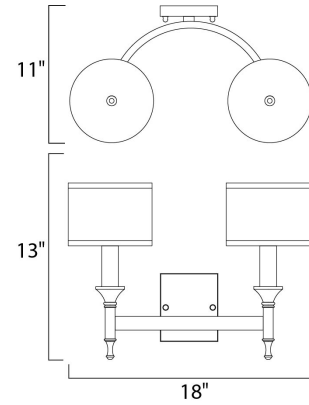

Lighting Your Life Since 1970

Product Specifications - 22379OMNAB

Job Name:	Job Type:
Quantity:	Comments:

22379OMNAB
Fairmont 2-Light Wall Sconce

Finish

Natural Aged Brass

Glass/Shade

Product Category

Measurements

Width	18.00"
Height	13.00"
Length	N/A
Extension	11"
Back Plate Width	4.30"
Back Plate Height	5.12"
HCO	9.37"
Min Overall Height	0.00"
Max Overall Height	N/A
Hanging Weight	4.40 lbs
Height Adjustable	N/A
Slope	N/A
Chain Length	N/A
Wire Length	N/A
Canopy Width	
Canopy Height	
Canopy Length	N/A

Shipping

Carton Weight	5.50 lbs
Carton Width	11"
Carton Height	12"
Carton Length	16"
Carton Cubic Feet	1.27
Master Pack	1
Master Pack Weight	N/A
Master Pack Width	N/A
Master Pack Height	N/A
Master Pack Length	N/A
Master Cubic Feet	N/A
UPS Shippable	Yes