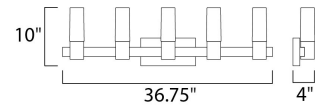

Finish

Natural Aged Brass

Glass/Shade

Satin White

Product Category

Bath Vanity

Lamping

Number of Bulbs	5
Light Type	Incandescent
Bulb Type	CA
Max Bulb Wattage	40
Max Fixture Wattage	200
Rated Life	
Rated Lumens	±0
Color Temp	
Bulb(s)	Not Included
Light Up/Down	N/A
Beam Spread	N/A
CRI	N/A
Photo Cell Included	N/A
Ballast/Driver/Transformer	No
Dimmable	N/A

Measurements

Width	36.75"
Height	10.00"
Length	N/A
Extension	4"
Back Plate Width	N/A
Back Plate Height	N/A
HCO	7.56"
Min Overall Height	0.00"
Max Overall Height	N/A
Hanging Weight	7.70 lbs
Height Adjustable	No
Slope	N/A
Chain Length	N/A
Wire Length	N/A
Canopy Width	N/A
Canopy Height	N/A
Canopy Length	N/A

Shipping

Carton Weight	10.34 lbs
Carton Width	8"
Carton Height	8"
Carton Length	38"
Carton Cubic Feet	1.49
Master Pack	1
Master Pack Weight	N/A
Master Pack Width	N/A
Master Pack Height	N/A
Master Pack Length	N/A
Master Cubic Feet	N/A
UPS Shippable	Yes

Certification

Safety Rating	Damp
Energy Star	No
CA Title 24	No
CA Title 20	No
ADA	Yes
Dark Sky	N/A

Other

UPC Code	783209104655
Shades Included	N/A
Crystals Included	N/A
Diffuser Included	N/A
Conversion Kit	N/A
Material	N/A

Equivalents

Incandescent Watts	N/A
Fluorescent Watts	N/A

Maxim Lighting International and all designs, logos and images © 2015 Maxim Lighting International. All Rights Reserved. Maxim Lighting International reserves the right, at any time, to make changes in the design and/or construction of the product including the discontinuation of product without prior notice. Color may vary from what is pictured above due to limitations inherent to photographic processes.

Always consult a qualified, licensed electrician before installation of any product weighing 35 pounds or more. We recommend that a qualified, licensed electrician do the installation. Always install to a mechanically sound structure.