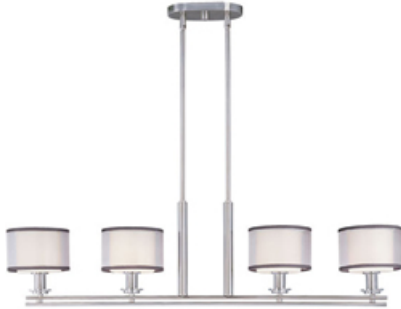

Lighting Your Life Since 1970

Product Specifications - 23039SWSN

Job Name:	Job Type:
Quantity:	Comments:

23039SWSN
Orion 4-Light Pendant

Finish
Satin Nickel

Glass/Shade
Satin White

Product Category
Island Pendant

Lamping

Number of Bulbs	4
Light Type	Incandescent
Bulb Type	MB
Max Bulb Wattage	100
Max Fixture Wattage	400
Rated Life	±2,500 Hours
Rated Lumens	±4,600
Color Temp	±2,700 K
Bulb(s)	Not Included
Light Up/Down	N/A
Beam Spread	N/A
CRI	N/A
Photo Cell Included	N/A
Ballast/Driver/Transformer	No
Dimmable	Standard

Measurements

Width	6.50"
Height	25.50"
Length	41.50"
Extension	N/A
Back Plate Width	N/A
Back Plate Height	N/A
HCO	N/A
Min Overall Height	N/A
Max Overall Height	57.00"
Hanging Weight	9.70 lbs
Height Adjustable	N/A
Slope	120°
Chain Length	N/A
Wire Length	180"
Canopy Width	N/A
Canopy Height	N/A
Canopy Length	N/A