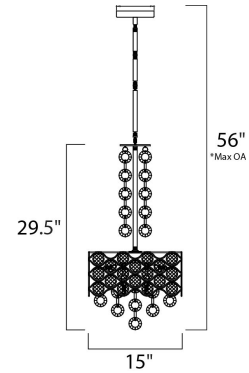

Lighting Your Life Since 1970

Product Specifications - 23094BCPC

Job Name:	Job Type:
Quantity:	Comments:

23094BCPC
Cirque 6-Light Pendant

Finish

Polished Chrome

Glass/Shade

Beveled Crystal

Product Category

Single Pendant

Lamping

Number of Bulbs	6
Light Type	Xenon
Bulb Type	G9
Max Bulb Wattage	40
Max Fixture Wattage	240
Rated Life	
Rated Lumens	±0
Color Temp	
Bulb(s)	Included
Light Up/Down	N/A
Beam Spread	N/A
CRI	N/A
Photo Cell Included	N/A
Ballast/Driver/Transformer	No
Dimmable	Yes

Measurements

Width	15.00"
Height	29.50"
Length	N/A
Extension	N/A
Back Plate Width	N/A
Back Plate Height	N/A
HCO	N/A
Min Overall Height	0.00"
Max Overall Height	56.00"
Hanging Weight	15.40 lbs
Height Adjustable	N/A
Slope	120°
Chain Length	N/A
Wire Length	N/A
Canopy Width	N/A
Canopy Height	N/A
Canopy Length	N/A

Shipping

Carton Weight	19.80 lbs
Carton Width	20"
Carton Height	16"
Carton Length	20"
Carton Cubic Feet	3.62
Master Pack	1
Master Pack Weight	N/A
Master Pack Width	N/A
Master Pack Height	N/A
Master Pack Length	N/A
Master Cubic Feet	N/A
UPS Shippable	Yes