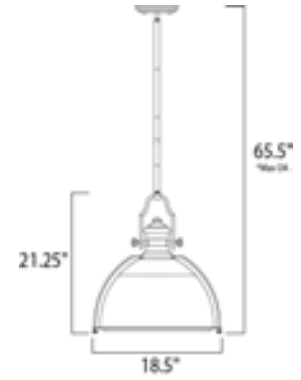

Lighting Your Life Since 1970

Product Specifications - 25004CLBZ

Job Name:	Job Type:
Quantity:	Comments:

25004CLBZ
Hi-Bay 1-Light Pendant

Finish
Bronze

Glass/Shade
Clear Halophane

Product Category
Single Pendant

Measurements

Width	18.50"
Height	21.25"
Length	N/A
Extension	N/A
Back Plate Width	N/A
Back Plate Height	N/A
HCO	N/A
Min Overall Height	0.00"
Max Overall Height	65.50"
Hanging Weight	20.90 lbs
Height Adjustable	N/A
Slope	120°
Chain Length	N/A
Wire Length	72"
Canopy Width	N/A
Canopy Height	N/A
Canopy Length	N/A