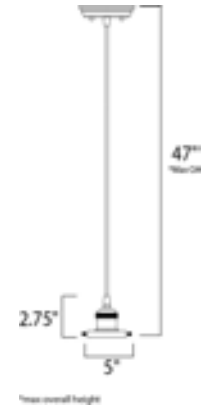

Lighting Your Life Since 1970

Product Specifications - 25018BZ

Job Name:	Job Type:
Quantity:	Comments:

**25018BZ**  
Mini Hi-Bay 1-Light Pendant Cord Hung

**Finish**  
Bronze

**Glass/Shade**

**Product Category**  
Single Pendant

**Measurements**

Width	5.00"
Height	2.75"
Length	N/A
Extension	N/A
Back Plate Width	N/A
Back Plate Height	N/A
HCO	N/A
Min Overall Height	0.00"
Max Overall Height	61.75"
Hanging Weight	1.50 lbs
Height Adjustable	N/A
Slope	120°
Chain Length	N/A
Wire Length	78"
Canopy Width	N/A
Canopy Height	N/A
Canopy Length	N/A