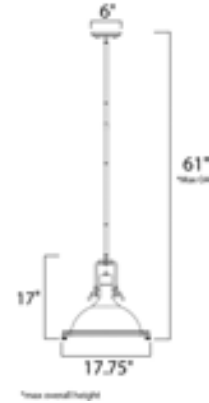

Lighting Your Life Since 1970

Product Specifications - 25109FTPN

Job Name:	Job Type:
Quantity:	Comments:

25109FTPN
Hi-Bay 1-Light Pendant

Finish
Polished Nickel

Glass/Shade
Frosted

Product Category
Single Pendant

Measurements

Width	17.75"
Height	17.00"
Length	N/A
Extension	N/A
Back Plate Width	N/A
Back Plate Height	N/A
HCO	N/A
Min Overall Height	0.00"
Max Overall Height	61.00"
Hanging Weight	2.40 lbs
Height Adjustable	N/A
Slope	120°
Chain Length	N/A
Wire Length	180"
Canopy Width	N/A
Canopy Height	N/A
Canopy Length	N/A

Shipping

Carton Weight	2.85 lbs
Carton Width	17"
Carton Height	15"
Carton Length	17"
Carton Cubic Feet	2.60
Master Pack	1
Master Pack Weight	N/A
Master Pack Width	N/A
Master Pack Height	N/A
Master Pack Length	N/A
Master Cubic Feet	N/A
UPS Shippable	Yes