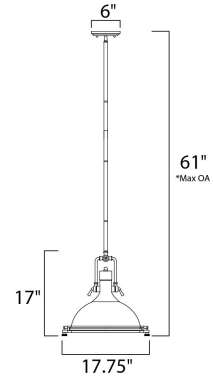

Lighting Your Life Since 1970

Product Specifications - 25117SWBZ

Job Name:	Job Type:
Quantity:	Comments:

25117SWBZ
Hi-Bay 1-Light Pendant

Finish
Bronze

Glass/Shade
Satin White

Product Category
Single Pendant

Measurements

Width	17.75"
Height	17.00"
Length	N/A
Extension	N/A
Back Plate Width	N/A
Back Plate Height	N/A
HCO	N/A
Min Overall Height	0.00"
Max Overall Height	61.00"
Hanging Weight	13.50 lbs
Height Adjustable	N/A
Slope	120°
Chain Length	N/A
Wire Length	N/A
Canopy Width	N/A
Canopy Height	N/A
Canopy Length	N/A

Shipping

Carton Weight	17.00 lbs
Carton Width	21"
Carton Height	15"
Carton Length	26"
Carton Cubic Feet	4.89
Master Pack	1
Master Pack Weight	N/A
Master Pack Width	N/A
Master Pack Height	N/A
Master Pack Length	N/A
Master Cubic Feet	N/A
UPS Shippable	Yes