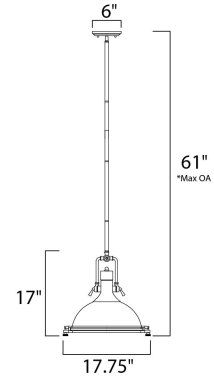

Lighting Your Life Since 1970

Product Specifications - 25117SWPN

Job Name:	Job Type:
Quantity:	Comments:

25117SWPN
Hi-Bay 1-Light Pendant

Finish
Polished Nickel

Glass/Shade
Satin White

Product Category
Single Pendant

Measurements

Width	17.75"
Height	17.00"
Length	N/A
Extension	N/A
Back Plate Width	N/A
Back Plate Height	N/A
HCO	N/A
Min Overall Height	0.00"
Max Overall Height	61.00"
Hanging Weight	2.72 lbs
Height Adjustable	N/A
Slope	120°
Chain Length	N/A
Wire Length	N/A
Canopy Width	N/A
Canopy Height	N/A
Canopy Length	N/A

Shipping

Carton Weight	3.13 lbs
Carton Width	18"
Carton Height	16"
Carton Length	18"
Carton Cubic Feet	2.83
Master Pack	1
Master Pack Weight	N/A
Master Pack Width	N/A
Master Pack Height	N/A
Master Pack Length	N/A
Master Cubic Feet	N/A
UPS Shippable	Yes