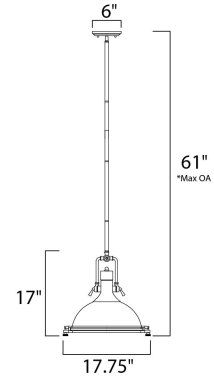

Lighting Your Life Since 1970

Product Specifications - 25117SWSN

Job Name:	Job Type:
Quantity:	Comments:

25117SWSN
Hi-Bay 1-Light Pendant

Finish
Satin Nickel

Glass/Shade
Satin White

Product Category
Single Pendant

Measurements

Width	17.75"
Height	17.00"
Length	N/A
Extension	N/A
Back Plate Width	N/A
Back Plate Height	N/A
HCO	N/A
Min Overall Height	0.00"
Max Overall Height	N/A
Hanging Weight	13.50 lbs
Height Adjustable	N/A
Slope	120°
Chain Length	N/A
Wire Length	N/A
Canopy Width	N/A
Canopy Height	N/A
Canopy Length	N/A

Shipping

Carton Weight	17.00 lbs
Carton Width	21"
Carton Height	15"
Carton Length	26"
Carton Cubic Feet	4.89
Master Pack	1
Master Pack Weight	N/A
Master Pack Width	N/A
Master Pack Height	N/A
Master Pack Length	N/A
Master Cubic Feet	N/A
UPS Shippable	Yes