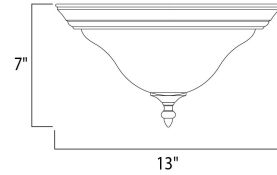

Lighting Your Life Since 1970

Product Specifications - 2650MRKB

Job Name:	Job Type:
Quantity:	Comments:

2650MRKB
Pacific 2-Light Flush Mount

Finish

Kentucky Bronze

Glass/Shade

Marble

Measurements

Width	13.00"
Height	7.00"
Length	N/A
Extension	N/A
Back Plate Width	N/A
Back Plate Height	N/A
HCO	N/A
Min Overall Height	0.00"
Max Overall Height	N/A
Hanging Weight	3.39 lbs
Height Adjustable	N/A
Slope	N/A
Chain Length	N/A
Wire Length	N/A
Canopy Width	N/A
Canopy Height	N/A
Canopy Length	N/A