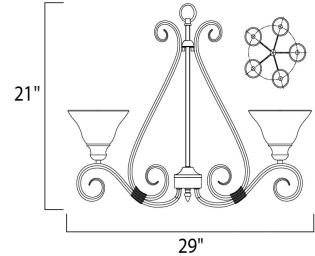

Lighting Your Life Since 1970

Product Specifications - 2655WSKB

Job Name:	Job Type:
Quantity:	Comments:

2655WSKB
Pacific 5-Light Chandelier

Finish

Kentucky Bronze

Glass/Shade

Wilshire

Product Category

Single-Tier Chandelier

Lamping

Number of Bulbs	5
Light Type	Incandescent
Bulb Type	MB
Max Bulb Wattage	100
Max Fixture Wattage	500
Rated Life	±2,500 Hours
Rated Lumens	±5,750
Color Temp	±2,700 K
Bulb(s)	Not Included
Light Up/Down	N/A
Beam Spread	N/A
CRI	N/A
Photo Cell Included	N/A
Ballast/Driver/Transformer	No
Dimmable	Standard

Measurements

Width	29.00"
Height	21.50"
Length	N/A
Extension	N/A
Back Plate Width	N/A
Back Plate Height	N/A
HCO	N/A
Min Overall Height	0.00"
Max Overall Height	N/A
Hanging Weight	14.33 lbs
Height Adjustable	N/A
Slope	N/A
Chain Length	36"
Wire Length	180"
Canopy Width	N/A
Canopy Height	N/A
Canopy Length	N/A