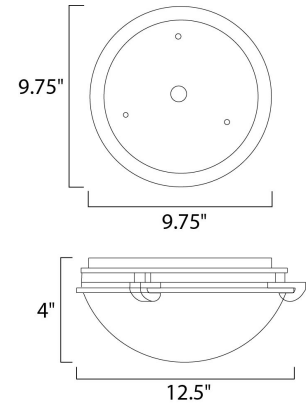

Lighting Your Life Since 1970

Product Specifications - 2680MRWT

Job Name:	Job Type:
Quantity:	Comments:

2680MRWT
Malaga 2-Light Flush Mount

Finish
White

Glass/Shade
Marble

Product Category
Flush Mount

Lamping

Measurements

Width	12.50"
Height	4.00"
Length	N/A
Extension	N/A
Back Plate Width	N/A
Back Plate Height	N/A
HCO	N/A
Min Overall Height	0.00"
Max Overall Height	N/A
Hanging Weight	2.58 lbs
Height Adjustable	N/A
Slope	N/A
Chain Length	N/A
Wire Length	N/A
Canopy Width	N/A
Canopy Height	N/A
Canopy Length	N/A

Shipping

Carton Weight	3.75 lbs
Carton Width	14"
Carton Height	6"
Carton Length	14"
Carton Cubic Feet	0.69
Master Pack	1
Master Pack Weight	N/A
Master Pack Width	N/A
Master Pack Height	N/A
Master Pack Length	N/A
Master Cubic Feet	N/A
UPS Shippable	Yes