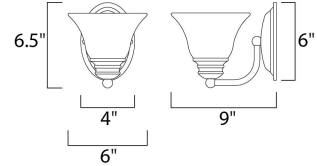

Lighting Your Life Since 1970

Product Specifications - 2686MRSN

Job Name:	Job Type:
Quantity:	Comments:

2686MRSN
Malaga 1-Light Wall Sconce

Finish
Satin Nickel

Glass/Shade
Marble

Product Category
Wall Sconce

Measurements

Width	6.00"
Height	6.50"
Length	N/A
Extension	9"
Back Plate Width	4.13"
Back Plate Height	6.13"
HCO	3.03"
Min Overall Height	0.00"
Max Overall Height	N/A
Hanging Weight	1.50 lbs
Height Adjustable	N/A
Slope	N/A
Chain Length	N/A
Wire Length	N/A
Canopy Width	N/A
Canopy Height	N/A
Canopy Length	N/A