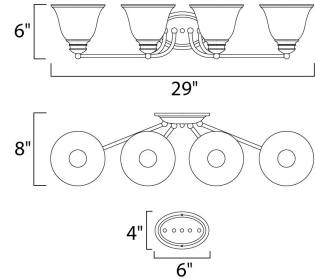

Lighting Your Life Since 1970

Product Specifications - 2689MRSN

Job Name:	Job Type:
Quantity:	Comments:

2689MRSN
Malaga 4-Light Bath Vanity

Finish

Satin Nickel

Glass/Shade

Marble

Measurements

Width	29.00"
Height	6.00"
Length	N/A
Extension	8"
Back Plate Width	6.25"
Back Plate Height	4.25"
HCO	2.21"
Min Overall Height	0.00"
Max Overall Height	N/A
Hanging Weight	5.06 lbs
Height Adjustable	N/A
Slope	N/A
Chain Length	N/A
Wire Length	N/A
Canopy Width	N/A
Canopy Height	N/A
Canopy Length	N/A