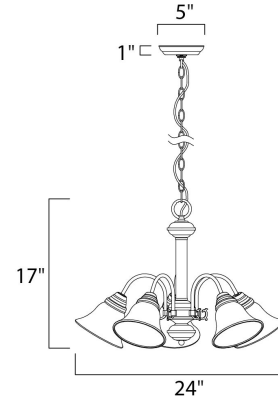

Lighting Your Life Since 1970

Product Specifications - 2698FTSN

Job Name:	Job Type:
Quantity:	Comments:

2698FTSN
Malaga 5-Light Chandelier

Finish
Satin Nickel

Glass/Shade
Frosted

Product Category
Down Light Chandelier

Measurements

Width	24.00"
Height	17.00"
Length	N/A
Extension	N/A
Back Plate Width	N/A
Back Plate Height	N/A
HCO	N/A
Min Overall Height	0.00"
Max Overall Height	N/A
Hanging Weight	6.60 lbs
Height Adjustable	N/A
Slope	N/A
Chain Length	36"
Wire Length	180"
Canopy Width	N/A
Canopy Height	N/A
Canopy Length	N/A

Shipping

Carton Weight	8.80 lbs
Carton Width	21"
Carton Height	8"
Carton Length	21"
Carton Cubic Feet	2.11
Master Pack	1
Master Pack Weight	N/A
Master Pack Width	N/A
Master Pack Height	N/A
Master Pack Length	N/A
Master Cubic Feet	N/A
UPS Shippable	Yes